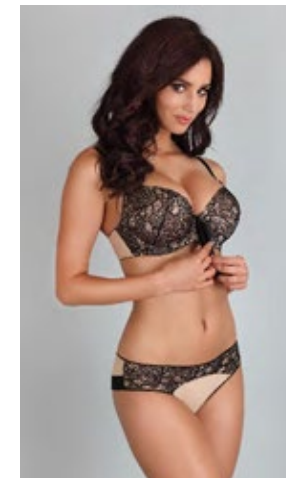

white  
moulded push-up  
gel bra

65CDEF  
70BCDE  
75ABCD  
80BC  
85B

panty

36,38,40,42

114

ecru+nude  
half padded soft bra

65EFGHI  
70DEFGH  
75CDEFG  
80BCDEF  
85BCDE

panty