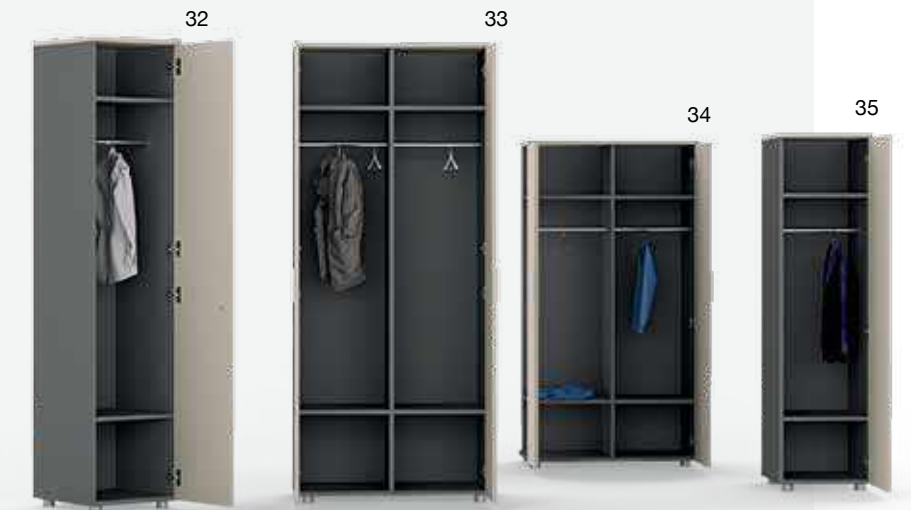

SOYUNMA DOLAPLARI

LOCKER CUPBOARDS