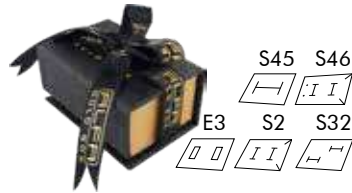

Wedding Rings - KLM2
MOQ: 500
71x45x33 mm 1,55 $