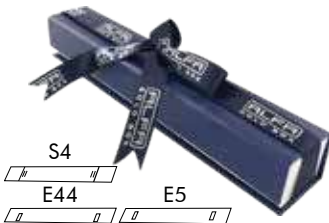

Thin Bracelet - KKM4
MOQ: 250
33x226x29 mm 1,65 $