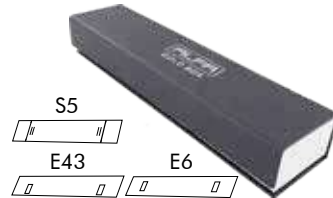

Thick Bracelet - KM5
MOQ: 250
46x221x28 mm 1,50 $