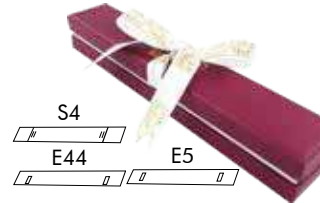

Thin Bracelet - KKCK4
MOQ: 250
33x226x29 mm 1,34 $