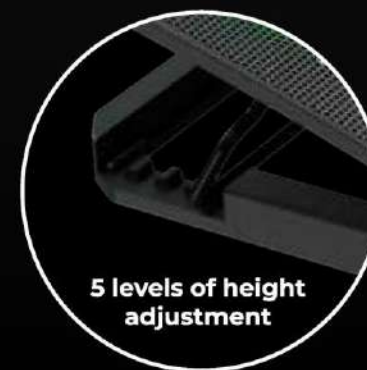

5 levels of height
adjustment