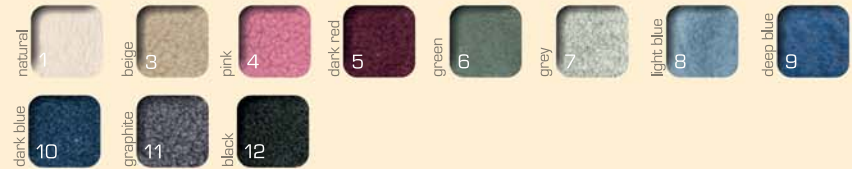

S, M, L, XL, XXL, XXXL, XXXXL, XXXXXL

INDEX: 1117

LONG VEST TATRA

C. ONE COLOR

C. ONE COLOR

C. ONE COLOR

Color chart:

Color combination option:

A. BASIC COLOR + NATURAL COLOR INSIDE

Color chart:

Color combination option:

Unisex sizes:

S, M, L, XL, XXL, XXXL, XXXXL, XXXXXL

INDEX: 1133

TORUNIAN VEST - PIQUE CAUCASIA

C. ONE COLOR

Color chart:

Color combination option:

Unisex sizes:

S, M, L, XL, XXL, XXXL, XXXXL, XXXXXL

INDEX: 1120/21

VEST SPORT

C. ONE COLOR

C. ONE COLOR

C. ONE COLOR

C. ONE COLOR

Color chart:

Color combination option:

Unisex sizes:

146 cm, XS/36, S/38, M/40, L/42, XL/44, XXL/46, XXXL/48, XXXXL/50, 52, 54, 56