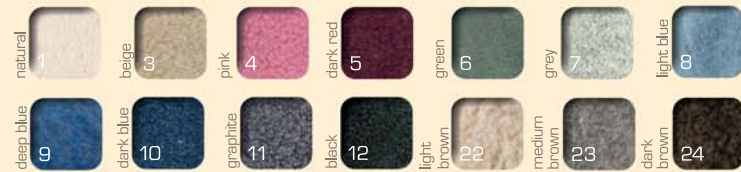

## Color combination option:

## Unisex sizes:

35-36, 37-38, 39-40, 41-42, 43-44, 45-46

C. ONE COLOR

INDEX: 2110

# BOOTIES - 400g STANDARD

A. DOUBLE COLOR

B. ONE COLOR

B. RHOMBUS PATTERN

B. GEOMETRIC PATTERN

### Color chart: