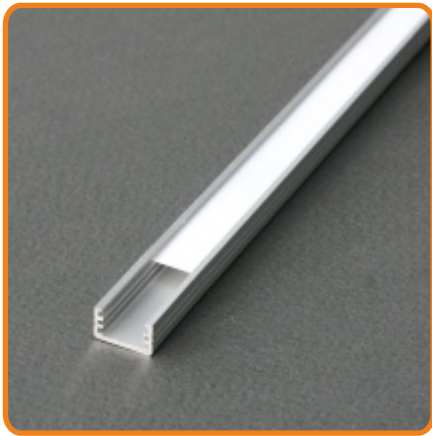

profile LED SLIM

the smallest profile for LED strip 8mm wide, which can be mounted on the surface; various applications

raw aluminium (optional painting) or anodized aluminium

standard lengths: 500, 1000, 2000mm;
max. length 4000mm; length above 2000mm - own collection

profile LED SLIM
- raw aluminium:
500mm 89010000
1000mm 89020000
2000mm 89030000
- anod.:
500mm 89010020
1000mm 89020020
2000mm 89030020

ending SL /set= 2pcs/
89090022

cover SL/BA cover SL/BA cover SL/BA
white frosted transparent

500mm	500mm	500mm
89050038	89050039	89050016
1000mm	1000mm	1000mm
89060038	89060039	89060016
2000mm	2000mm	2000mm
89070038	89070039	89070016

optional mounting:

holder SL simple
/set = 2pcs/
89110030

flexible mounting plate
SL /set = 2pcs/
89270019

example applications

LED strip + cable
+ power supply
---> pages 21 - 23