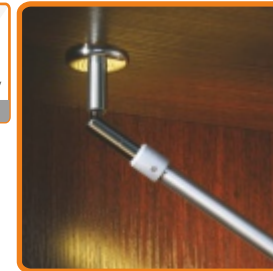

holder PE jointed with thread chromium
86090003

set consists of 1 holder and 1 ending

length options:
"0"
86090003
100mm
86310003
200mm
86110003
300mm
86130003