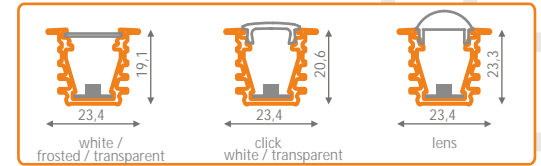

anodized aluminium

standard lengths: 500, 1000, 2000mm;
max. length 4000mm; length above 2000mm - own collection

profile LED DEEP
anod.:
500mm 96010020
1000mm 96020020
2000mm 96030020

ending DE /set=2pcs/
96090022

cover
SU/GR/CO
white
500mm
76230038
1000mm
76240038
2000mm
76250038

cover
SU/GR/CO
frosted
500mm
76230039
1000mm
76240039
2000mm
76250039

cover
SU/GR/CO
transparent
500mm
76230016
1000mm
76240016
2000mm
76250016

cover
SU/GR/CO
click
transparent
500mm
76310000
1000mm
76320000
2000mm
76330000

cover
SU/GR/CO
click
white
500mm
76310038
1000mm
76320038
2000mm
76330038

cover
SU/GR/CO
lens
60°
500mm
76280000
1000mm
76290000
2000mm
76300000

optional mounting:

mounting plate
SU/GR/CO /set = 2pcs/
76260000

flexible mounting plate
SU/GR/CO /set = 2pcs/
76380000

connector SU/GR/CO
76350000

LED strip + cable
+ power supply
--> pages 21 - 23