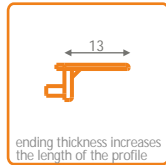

ending GR /set= 2pcs/
76380022

cover SU/GR/CO
white

500mm 76230038
1000mm 76240038
2000mm 76250038