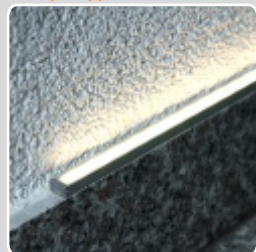

optional mounting:

holder SL simple
/set = 2pcs/
89110030

flexible mounting plate
SL /set = 2pcs/
89270019

example applications

LED strip + cable
+ power supply
---> pages 21 - 23

profile mounted on the socle with warm white light