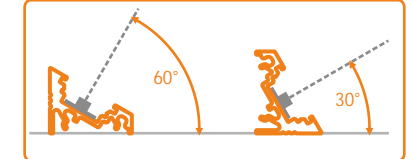

optional mounting:

2-4pcs/1m
mounting plate
SU/GR/CO
/set=2pcs/
76260000

2-4pcs/1m
mounting plate
SU/GR/CO flexible
/set=2pcs/
76380000

optional connector

connector SU/GR/CO
76350000

beam angles depend on way of mounting: