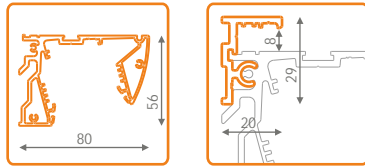

profile LED SHELF MULTI

can be used as the shelf or cables hiding cover giving decorative and uniform light; accessories for cables hiding click-on cover profile. Application as a shelf - max. load 7 kg

anodized aluminium

standard lengths: 500, 1000, 2000mm;
max. length 4000mm; length above 2000mm - own collection