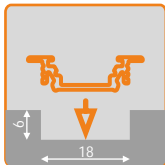

profile LED GROOVE
anod.:
500mm 76190020
1000mm 76200020
2000mm 76210020