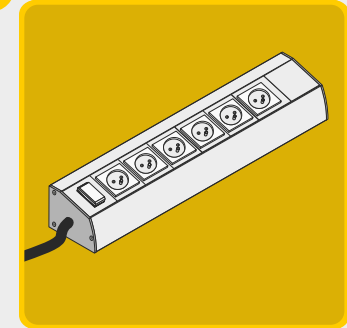

6 extension lead