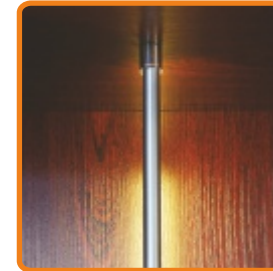

end holder PE chromium
86160003

set consists of 1 holder and 1 ending