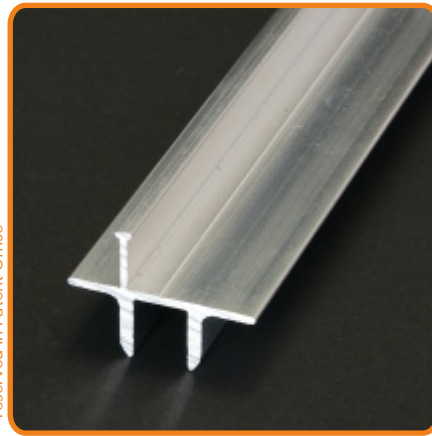

profile LED TWIN

for lighting furniture back wall
or optionally also the glass (max thickness 8mm)

aluminium (optionally painted)

standard lengths: 500, 1000, 2000mm;
max. length 4000mm; length above 2000mm - own collection

profile LED TWIN
- raw aluminium:
500mm 82110000
1000mm 82130000
2000mm 82150000