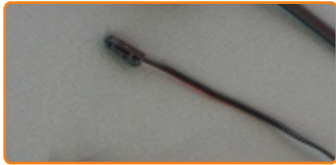

backlight of small desk plates with names

backlight of the glass
with cool white LED strip

mini connector

6-way distributor box for mini connector
85366900

mini connector with cable 1800mm
85430002

mini connector 150mm socket
C061900100