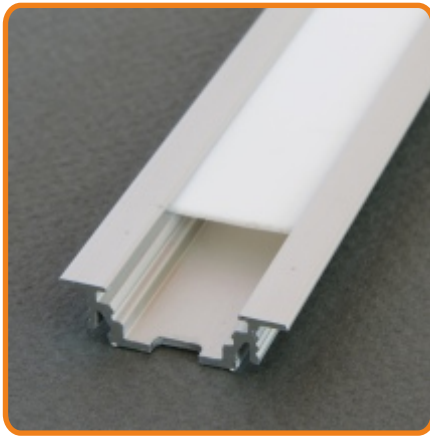

profile LED GROOVE

anodized aluminium

standard lengths: 500, 1000, 2000mm;
max. length 4000mm; length above 2000mm - own collection

profile LED GROOVE
anod.:
500mm 76190020
1000mm 76200020
2000mm 76210020

ending GR /set= 2pcs/
76380022

cover SU/GR/CO
white

500mm 76230038
1000mm 76240038
2000mm 76250038

cover SU/GR/CO
frosted

500mm 76230039
1000mm 76240039
2000mm 76250039

cover SU/GR/CO
transparent

500mm 76230016
1000mm 76240016
2000mm 76250016

cover SU/GR/CO
click transparent

500mm 76310000
1000mm 76320000
2000mm 76330000

cover SU/GR/CO
click white

500mm 76310038
1000mm 76320038
2000mm 76330038

cover SU/GR/CO
lens 60°

500mm 76280000
1000mm 76290000
2000mm 76300000

optional mounting:

mounting plate SU/GR/CO /set = 2pcs/
76260000

flexible mounting plate SU/GR/CO /set = 2pcs/
76380000

optional connector

connector SU/GR/CO
76350000

LED strip + cable
+ power supply
---> pages 21 - 23

profile LED CORNER 30°/60°

Corner 30° or 60°, can be used as a lighting inside cabinets and cupboards; mounted directly or by mounting plate (2-4pcs/1m)

anodized aluminium

standard lengths: 500, 1000, 2000mm;
max. length 4000mm; length above 2000mm - own collection

profile LED CORNER
anod.:
500mm 83030020
1000mm 83040020
2000mm 83050020

ending CO /set= 2pcs/
83070022

cover SU/GR/CO
white

500mm 76230038
1000mm 76240038
2000mm 76250038

cover SU/GR/CO
frosted

500mm 76230039
1000mm 76240039
2000mm 76250039

cover SU/GR/CO
transparent

500mm 76230016
1000mm 76240016
2000mm 76250016

cover SU/GR/CO
click transparent

500mm 76310000
1000mm 76320000
2000mm 76330000

cover SU/GR/CO
click white

500mm 76310038
1000mm 76320038
2000mm 76330038

cover SU/GR/CO
lens 60°

500mm 76280000
1000mm 76290000
2000mm 76300000

optional mounting: