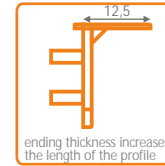

cover
SU/GR/CO
white
500mm
76230038
1000mm
76240038
2000mm
76250038