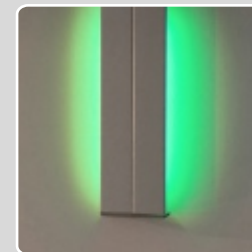

profile mounted on the wall
with 2pcs warm white LED strips

profile mounted on the wall
with 2pcs green LED strips

frame mounted around a wall niche;
first LED strip - red, the other cool white

profile LED PEN