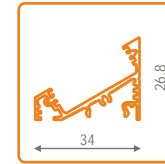

LED PROFILES

zastře one w UE

profil LED CORNER MAXI

corner 30° or 60°
mounted directly or by mounting plate;
additional heat radiation function

anodized aluminium

standard lengths: 500, 1000, 2000mm;
max. length 4000mm; length above 2000mm - own collection