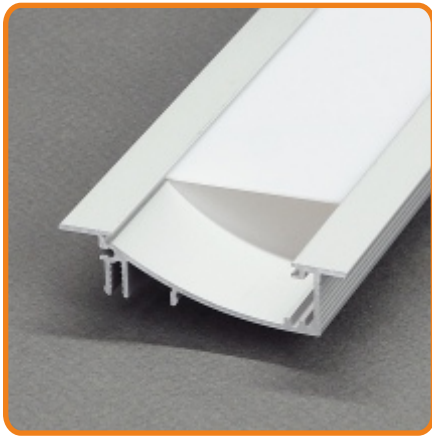

profile LED FLAT

extremely slim, fit to the plasterboard; does not interfere with the construction of the plasterboard; uniform, smooth light; optional extra diffuser; can be mounted to the furniture, walls or floor profiles using the mounting plates (easy click system) or directly by screwing or using the glue (pasting)

raw aluminium (optional painting) or anodized aluminium

standard lengths: 500, 1000, 2000mm;
max. length 4000mm; length above 2000mm - own collection

profile LED FLAT
- raw aluminium:
500mm 23030000
1000mm 23040000
2000mm 23050000
- anod.:
500mm 23030020
1000mm 23040020
2000mm 23050020

ending FL /set= 2pcs/
23120022

cover FL white	cover FL transparent
500mm 23060038	500mm 23060016
1000mm 23070038	1000mm 23070016
2000mm 23080038	2000mm 23080016

optional mounting:

mounting plate
SU/GR/CO /set = 2pcs/
76260000

flexible mounting plate
SU/GR/CO /set = 2pcs/
76380000

mounting plate FL
spring
23130000

optional connector

connector SU/GR/CO
76350000

LED strip + cable
+ power supply
--> pages 21 - 23