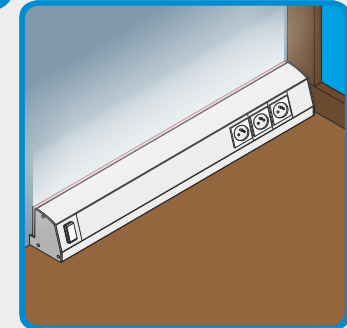

2 profile with glass