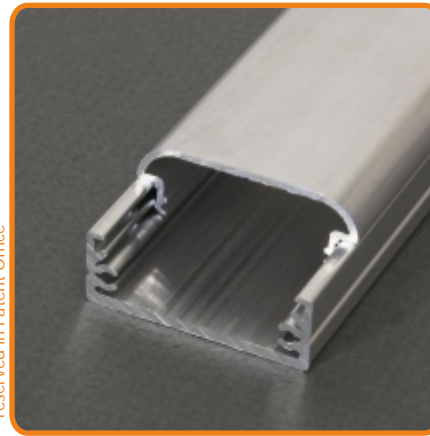

profile LED WIDE

universal mounting profile

aluminium (optionally painted)

standard lengths: 500, 1000, 2000mm;
max. length 4000mm; length above 2000mm - own collection

profile LED WIDE
- raw aluminium:
500mm 84010000
1000mm 84020000
2000mm 84030000
- anod.:
500mm 84010020
1000mm 84020020
2000mm 84030020

ending WI-O /set= 2pcs/
84120022

cover WI aluminium

500mm
84090000
1000mm
84100000
2000mm
84110000

LED PROFILES