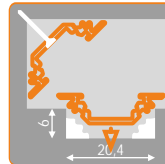

profile LED TRIO
anod.:
500mm 91010020
1000mm 91020020
2000mm 91030020