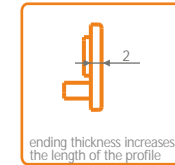

ending CO /set= 2pcs/
83070022

cover SU/GR/CO
white

500mm 76230038
1000mm 76240038
2000mm 76250038