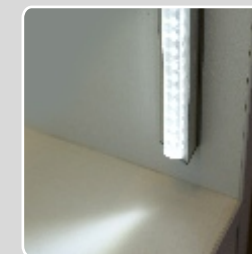

LED strip + cable
+ power supply
---> pages 21 - 23

cabinet lighting with cool white LED and lens cover SU/GR/CO