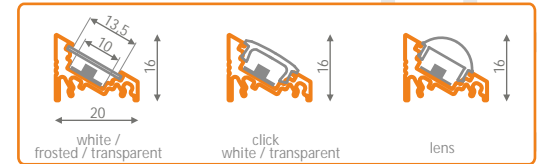

anodized aluminium

standard lengths: 500, 1000, 2000mm;
max. length 4000mm; length above 2000mm - own collection

profile LED CORNER
anod.:
500mm 83030020
1000mm 83040020
2000mm 83050020

ending CO /set= 2pcs/
83070022