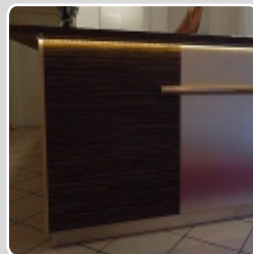

lighting under table top /ART-CON/