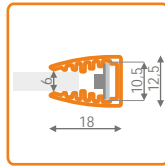

profile LED MIKRO for lighting a glass (thickness 6mm)

anodized aluminium (glossy)

standard lengths: 500, 1000, 2000mm;
max. length 4000mm; length above 2000mm - own collection