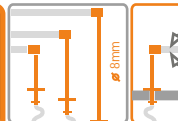

outriggers length options:
100mm
86330003
200mm
86180003
300mm
86200003