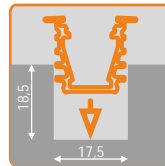

profile LED DEEP
anod.:
500mm 96010020
1000mm 96020020
2000mm 96030020