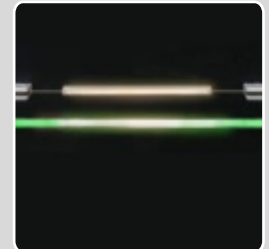

backlight of small desk plates with names

backlight of the glass
with cool white LED strip