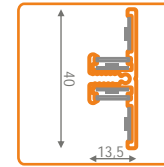

aluminium (optionally painted)

standard lengths: 500, 1000, 2000mm;
max. length 4000mm; length above 2000mm - own collection