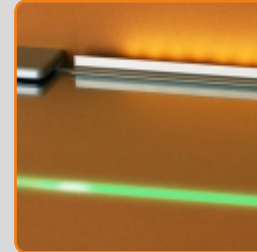

lighting of cabinet back wall with LED Twin Plus version