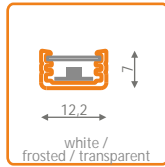

raw aluminium (optional painting) or anodized aluminium

standard lengths: 500, 1000, 2000mm;
max. length 4000mm; length above 2000mm - own collection