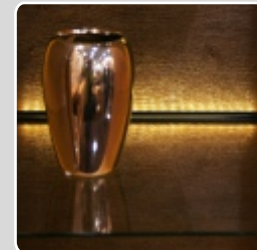

lighting of cabinet back wall
/MATKOWSKI/