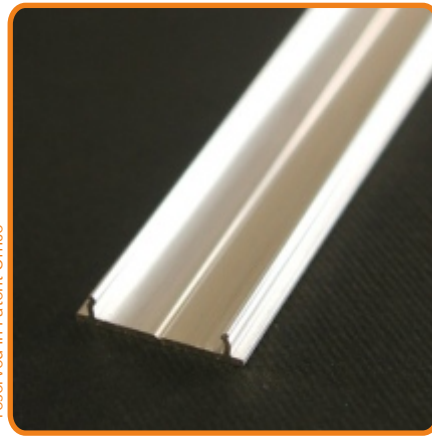

profile LED FIX

for stiffing a LED strip or as a supplement of the profiles LED Surface, Corner, Groove

raw aluminium

standard lengths: 500, 1000, 2000mm;
max. length 4000mm: length above 2000mm - own collection

profile LED FIX - raw aluminium:
500mm 87010000
1000mm 87020000
2000mm 87030000

optional application

LED strip + cable + power supply
---> pages 21 - 23

LED PROFILES