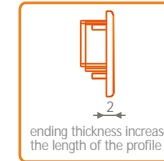

optional mounting:

2-4pcs/1m
mounting plate
SU/GR/CO
/set=2pcs/
76260000

2-4pcs/1m
mounting plate
SU/GR/CO flexible
/set=2pcs/
76380000

optional connector

connector SU/GR/CO
76350000

beam angles depend on way of mounting: