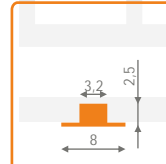

waterproof LED strip
warm white
12V; 4,8W/m; 60P/m
85414032

waterproof LED strip
cool white
12V; 9,6W/m; 120P/m
85414029

waterproof LED strip
warm white
12V; 9,6W/m; 120P/m
85414028

PROFILES

- oval
- trio
- surface
- groove
- corner
- deep
- back
- slim
- wide
- mikro-line linia
- mikro-line
- mikro
- twin
- pen
- fix
- flat
- shelf multi