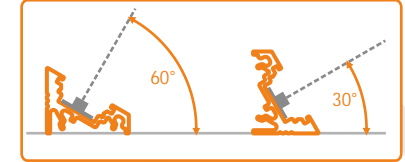

beam angles depend on way of mounting: