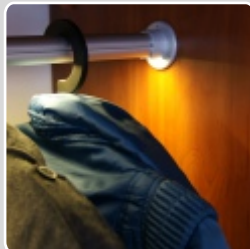

LED strip or
Fortimo LED
deco mini strip
PHILIPS
+ cable + power supply
---> pages 21 - 23

example applications