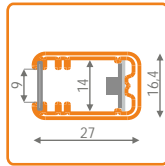

aluminium (optionally painted)

standard lengths: 500, 1000, 2000mm;
max. length 4000mm; length above 2000mm - own collection