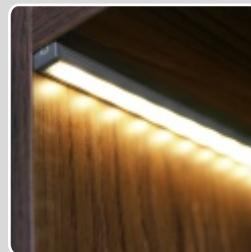

optional mounting:

holder SL simple
/set = 2pcs/
89110030

flexible mounting plate
SL /set = 2pcs/
89270019

example applications

LED strip + cable
+ power supply
---> pages 21 - 23

profile mounted on the socle with warm white light