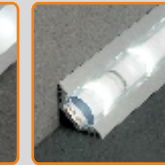

profile LED OVAL

a stick to hang clothes:
fitting to furniture's wall
by using mounting holder OV:
the lighting of wardrobe's inside

anodized aluminium

standard lengths: 500, 1000, 2000mm;
max. length 4000mm; length above 2000mm - own collection

profile LED OVAL
anod.:
500mm 92010020
1000mm 92020020
2000mm 92030020

holder OV side
/set= 2pcs/
92040022

cover SU/GR/CO	cover SU/GR/CO	cover SU/GR/CO
white	frosted	transparent
500mm 76230038	500mm 76230039	500mm 76230016
1000mm 76240038	1000mm 76240039	1000mm 76240016
2000mm 76250038	2000mm 76250039	2000mm 76250016

cover SU/GR/CO	cover SU/GR/CO
click transparent	click white
500mm 76310000	500mm 76310038
1000mm 76320000	1000mm 76320038
2000mm 76330000	2000mm 76330038

cover SU/GR/CO
lens 60°
500mm 76280000
1000mm 76290000
2000mm 76300000

optional component:

LED mounting OV
500mm 92080000
1000mm 92090000
2000mm 92100000

optional mounting:

holder OV simple
/set= 2pcs/
92070030

LED strip or
Fortimo LED
deco mini strip
PHILIPS
+ cable + power supply
---> pages 21 - 23

example applications

profile is fixed by mounting holder OV to wardrobe's walls;
LED strip 120 pts/m warm white

profile LED TRIO 45°

corner profile 45° used in cabinets corners
profile can be mounted on a surface by screws
or inside a surface by fitting glue
perfect fitting of a cover

anodized aluminium

standard lengths: 500, 1000, 2000mm;
max. length 4000mm; length above 2000mm - own collection

profile LED TRIO
anod.:
500mm 91010020
1000mm 91020020
2000mm 91030020

ending TR /set= 2pcs/
91040022

cover SU/GR/CO	cover SU/GR/CO	cover SU/GR/CO
white	frosted	transparent
500mm 76230038	500mm 76230039	500mm 76230016
1000mm 76240038	1000mm 76240039	1000mm 76240016
2000mm 76250038	2000mm 76250039	2000mm 76250016