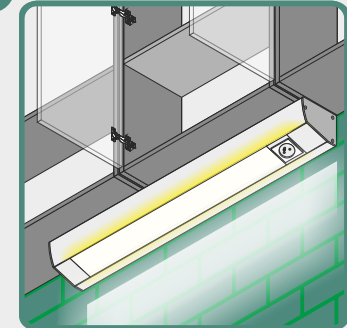

4 undercabinet profile