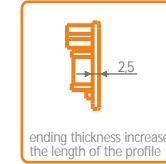

ending thickness increases
the length of the profile