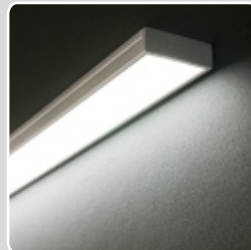

example applications

Cabinet lighting with cool white LED strip