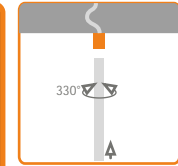

holder PE jointed with ceiling chromium
86080003

set consists of 1 holder and 1 ending