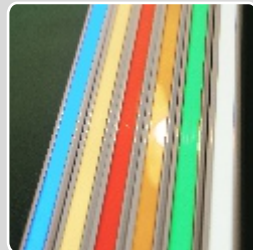

ending M-LL /set= 2pcs/
70300000

cover M-LL
white

500mm 70310038
1000mm 70320038
2000mm 70330038

LED strip + cable
+ power supply
--> pages 21 - 23

example applications

MIKRO-LINE LINIA
with different colours of LED strips