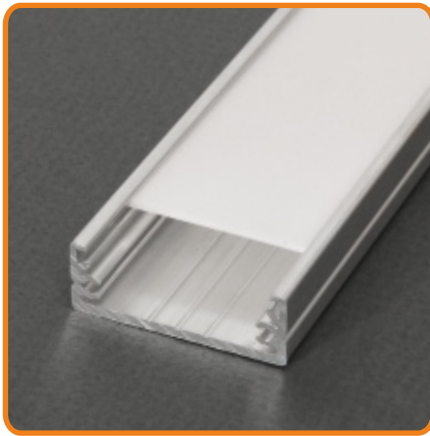

profile LED WIDE

for mounting on the surface by using a special flat double-sided adhesive tape: the fixture can be used under cupboards e.g. as a lighting of kitchen tops

aluminium (optionally painted)

standard lengths: 500, 1000, 2000mm;
max. length 4000mm; length above 2000mm - own collection

profile LED WIDE
- raw aluminium:
500mm 84010000
1000mm 84020000
2000mm 84030000
- anod.:
500mm 84010020
1000mm 84020020
2000mm 84030020

ending WI /set= 2pcs/
84040022

cover WI white
cover WI frosted
cover WI transparent

500mm	500mm	500mm
84050038	84050039	84050016
1000mm	1000mm	1000mm
84060038	84060039	84060016
2000mm	2000mm	2000mm
84070038	84070039	84070016

optional mounting:

holder WI simple
/set = 2pcs/
84220030

LED strip + cable
+ power supply
---> pages 21 - 23