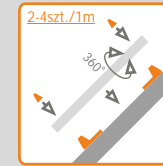

holder PE flat silver
86070022

set consists of 2 holders and 2 endings