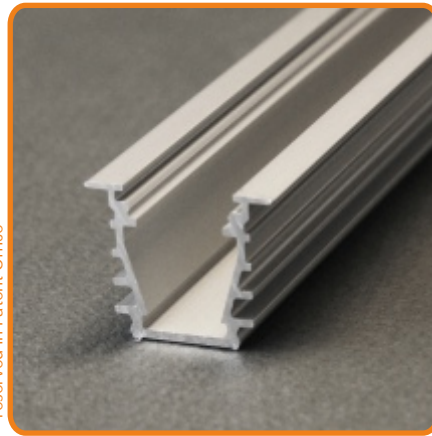

profile LED DEEP

the profile can be installed in the surface, furniture or tile gap, in the wall or ceiling; the profile gives effect of lighting line; 6 different covers;