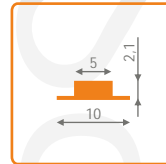

waterproof LED strip
warm white
12V; 4,8W/m; 60P/m
85414032

waterproof LED strip
cool white
12V; 9,6W/m; 120P/m
85414029

waterproof LED strip
warm white
12V; 9,6W/m; 120P/m
85414028

PROFILES

- oval
- trio
- surface
- groove
- corner
- deep
- back
- slim
- wide
- mikro-line linia
- mikro-line
- mikro
- twin
- pen
- fix
- flat
- shelf multi