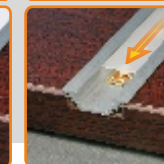

profile LED OVAL

a stick to hang clothes:
fitting to furniture's wall
by using mounting holder OV:
the lighting of wardrobe's inside

anodized aluminium

standard lengths: 500, 1000, 2000mm;
max. length 4000mm; length above 2000mm - own collection

profile LED OVAL
anod.:
500mm 92010020
1000mm 92020020
2000mm 92030020

holder OV side
/set= 2pcs/
92040022

cover SU/GR/CO	cover SU/GR/CO	cover SU/GR/CO
white	frosted	transparent
500mm 76230038	500mm 76230039	500mm 76230016
1000mm 76240038	1000mm 76240039	1000mm 76240016
2000mm 76250038	2000mm 76250039	2000mm 76250016

cover SU/GR/CO	cover SU/GR/CO
click transparent	click white
500mm 76310000	500mm 76310038
1000mm 76320000	1000mm 76320038
2000mm 76330000	2000mm 76330038

cover SU/GR/CO
lens 60°
500mm 76280000
1000mm 76290000
2000mm 76300000

optional component:

LED mounting OV
500mm 92080000
1000mm 92090000
2000mm 92100000

optional mounting:

holder OV simple
/set= 2pcs/
92070030

LED strip or
Fortimo LED
deco mini strip
PHILIPS
+ cable + power supply
---> pages 21 - 23

example applications

profile is fixed by mounting holder OV to wardrobe's walls;
LED strip 120 pts/m warm white

profile LED TRIO 45°

corner profile 45° used in cabinets corners
profile can be mounted on a surface by screws
or inside a surface by fitting glue
perfect fitting of a cover

anodized aluminium

standard lengths: 500, 1000, 2000mm;
max. length 4000mm; length above 2000mm - own collection

profile LED TRIO
anod.:
500mm 91010020
1000mm 91020020
2000mm 91030020

ending TR /set= 2pcs/
91040022

cover SU/GR/CO	cover SU/GR/CO	cover SU/GR/CO
white	frosted	transparent
500mm 76230038	500mm 76230039	500mm 76230016
1000mm 76240038	1000mm 76240039	1000mm 76240016
2000mm 76250038	2000mm 76250039	2000mm 76250016