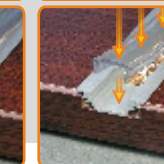

profile LED OVAL

a stick to hang clothes:
fitting to furniture's wall
by using mounting holder OV:
the lighting of wardrobe's inside

anodized aluminium

standard lengths: 500, 1000, 2000mm;
max. length 4000mm; length above 2000mm - own collection

profile LED OVAL
anod.:
500mm 92010020
1000mm 92020020
2000mm 92030020

holder OV side
/set= 2pcs/
92040022

cover SU/GR/CO	cover SU/GR/CO	cover SU/GR/CO
white	frosted	transparent
500mm 76230038	500mm 76230039	500mm 76230016
1000mm 76240038	1000mm 76240039	1000mm 76240016
2000mm 76250038	2000mm 76250039	2000mm 76250016

cover SU/GR/CO	cover SU/GR/CO
click transparent	click white
500mm 76310000	500mm 76310038
1000mm 76320000	1000mm 76320038
2000mm 76330000	2000mm 76330038

cover SU/GR/CO
lens 60°
500mm 76280000
1000mm 76290000
2000mm 76300000

optional component:

LED mounting OV
500mm 92080000
1000mm 92090000
2000mm 92100000

optional mounting:

holder OV simple
/set= 2pcs/
92070030

LED strip or
Fortimo LED
deco mini strip
PHILIPS
+ cable + power supply
---> pages 21 - 23

example applications

profile is fixed by mounting holder OV to wardrobe's walls;
LED strip 120 pts/m warm white

profile LED TRIO 45°

corner profile 45° used in cabinets corners
profile can be mounted on a surface by screws
or inside a surface by fitting glue
perfect fitting of a cover

anodized aluminium

standard lengths: 500, 1000, 2000mm;
max. length 4000mm; length above 2000mm - own collection

profile LED TRIO
anod.:
500mm 91010020
1000mm 91020020
2000mm 91030020

ending TR /set= 2pcs/
91040022

cover SU/GR/CO	cover SU/GR/CO	cover SU/GR/CO
white	frosted	transparent
500mm 76230038	500mm 76230039	500mm 76230016
1000mm 76240038	1000mm 76240039	1000mm 76240016
2000mm 76250038	2000mm 76250039	2000mm 76250016