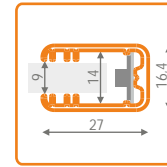

profile LED MIKRO-LINE for lighting a glass (thickness 5-9mm)

raw aluminium (optional painting) or anodized aluminium

standard lengths: 500, 1000, 2000mm;
max. length 4000mm; length above 2000mm - own collection