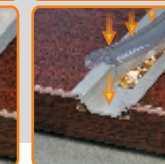

profile LED OVAL

a stick to hang clothes:
fitting to furniture's wall
by using mounting holder OV:
the lighting of wardrobe's inside

anodized aluminium

standard lengths: 500, 1000, 2000mm;
max. length 4000mm; length above 2000mm - own collection

profile LED OVAL
anod.:
500mm 92010020
1000mm 92020020
2000mm 92030020

holder OV side
/set= 2pcs/
92040022

cover SU/GR/CO	cover SU/GR/CO	cover SU/GR/CO
white	frosted	transparent
500mm 76230038	500mm 76230039	500mm 76230016
1000mm 76240038	1000mm 76240039	1000mm 76240016
2000mm 76250038	2000mm 76250039	2000mm 76250016

cover SU/GR/CO	cover SU/GR/CO
click transparent	click white
500mm 76310000	500mm 76310038
1000mm 76320000	1000mm 76320038
2000mm 76330000	2000mm 76330038

cover SU/GR/CO
lens 60°
500mm 76280000
1000mm 76290000
2000mm 76300000

optional component:

LED mounting OV
500mm 92080000
1000mm 92090000
2000mm 92100000

optional mounting:

holder OV simple
/set= 2pcs/
92070030

LED strip or
Fortimo LED
deco mini strip
PHILIPS
+ cable + power supply
---> pages 21 - 23

example applications

profile is fixed by mounting holder OV to wardrobe's walls;
LED strip 120 pts/m warm white

profile LED TRIO 45°

corner profile 45° used in cabinets corners
profile can be mounted on a surface by screws
or inside a surface by fitting glue
perfect fitting of a cover

anodized aluminium

standard lengths: 500, 1000, 2000mm;
max. length 4000mm; length above 2000mm - own collection

profile LED TRIO
anod.:
500mm 91010020
1000mm 91020020
2000mm 91030020

ending TR /set= 2pcs/
91040022

cover SU/GR/CO	cover SU/GR/CO	cover SU/GR/CO
white	frosted	transparent
500mm 76230038	500mm 76230039	500mm 76230016
1000mm 76240038	1000mm 76240039	1000mm 76240016
2000mm 76250038	2000mm 76250039	2000mm 76250016