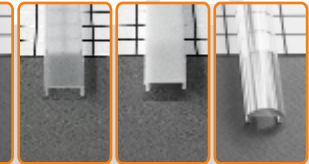

cover SU/GR/CO	cover SU/GR/CO	cover SU/GR/CO
white	frosted	transparent
500mm 76230038	500mm 76230039	500mm 76230016
1000mm 76240038	1000mm 76240039	1000mm 76240016
2000mm 76250038	2000mm 76250039	2000mm 76250016

cover SU/GR/CO	cover SU/GR/CO
click transparent	click white
500mm 76310000	500mm 76310038
1000mm 76320000	1000mm 76320038
2000mm 76330000	2000mm 76330038

cover SU/GR/CO
lens 60°
500mm 76280000
1000mm 76290000
2000mm 76300000