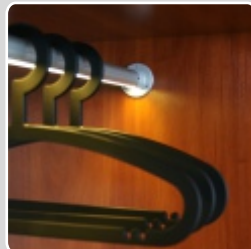

profile is fixed by mounting holder OV to wardrobe's walls;
LED strip 120 pts/m warm white

profile LED TRIO 45°

corner profile 45° used in cabinets corners
profile can be mounted on a surface by screws
or inside a surface by fitting glue
perfect fitting of a cover