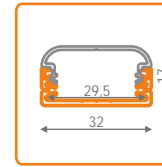

profile LED WIDE

universal mounting profile

aluminium (optionally painted)

standard lengths: 500, 1000, 2000mm;
max. length 4000mm; length above 2000mm - own collection