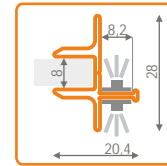

aluminium (optionally painted)

standard lengths: 500, 1000, 2000mm;
max. length 4000mm; length above 2000mm - own collection