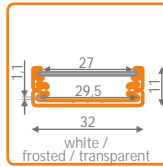

aluminium (optionally painted)

standard lengths: 500, 1000, 2000mm;
max. length 4000mm; length above 2000mm - own collection