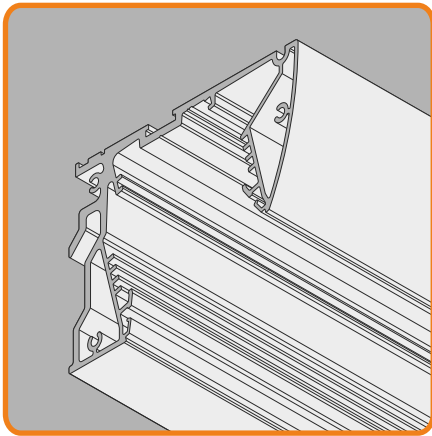

profile LED SHELF MULTI

can be used as the shelf or cables hiding cover giving decorative and uniform light; accessories for cables hiding click-on cover profile. Application as a shelf - max. load 7 kg

anodized aluminium

standard lengths: 500, 1000, 2000mm;
max. length 4000mm; length above 2000mm - own collection

profile LED SHELF MULTI
anodized
500mm 25010020
1000mm 25020020
2000mm 25030020

cover PH/LO/SM
standard
500mm 63570000
1000mm 63580000
2000mm 63590000

cover PH/LO/SM
narrow
500mm 63600000
1000mm 63610000
2000mm 63620000

cover PH/LO/SM
anodized
500mm 63540020
1000mm 63550020
2000mm 63560020

cover SL/BA/SM
transparent
500mm 89050016
1000mm 89060016
2000mm 89070016

glass fixing SM
500 - 25040020
1000 - 25050020
2000 - 25060020

LED mounting SM
500 - 25070000
1000 - 25080000
2000 - 25090000

holder SM galvan.
25100030

socket frame SM
0,5 - 25190020
1 - 25200020
2 - 25210020

ending SM
25110022

ending SM
shelf
25120022

ending SM
connector
25130022

ending SM
connector shelf
25140022

ending SM
pass through
25150022

ending SM
pass through shelf
25160022

sockets

switches

applications

1 shelf

2 profile with glass

3 floor profile

4 undercabinet profile

5 office profile

6 extension lead