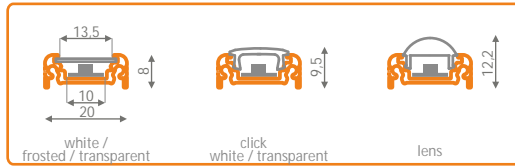

anodized aluminium

standard lengths: 500, 1000, 2000mm;
max. length 4000mm: length above 2000mm - own collection

profile LED SURFACE
- anod.:
500mm 77250020
1000mm 77260020
2000mm 77270020

ending SU /set= 2pcs/
70360022