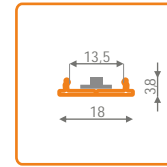

raw aluminium

standard lengths: 500, 1000, 2000mm;
max. length 4000mm: length above 2000mm - own collection