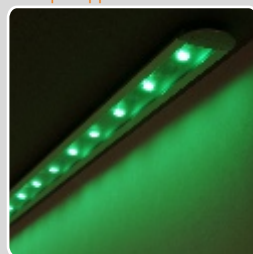

Cabinet lighting with RGB LED strip