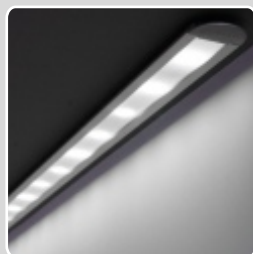

Cabinet lighting with cool white LED strip