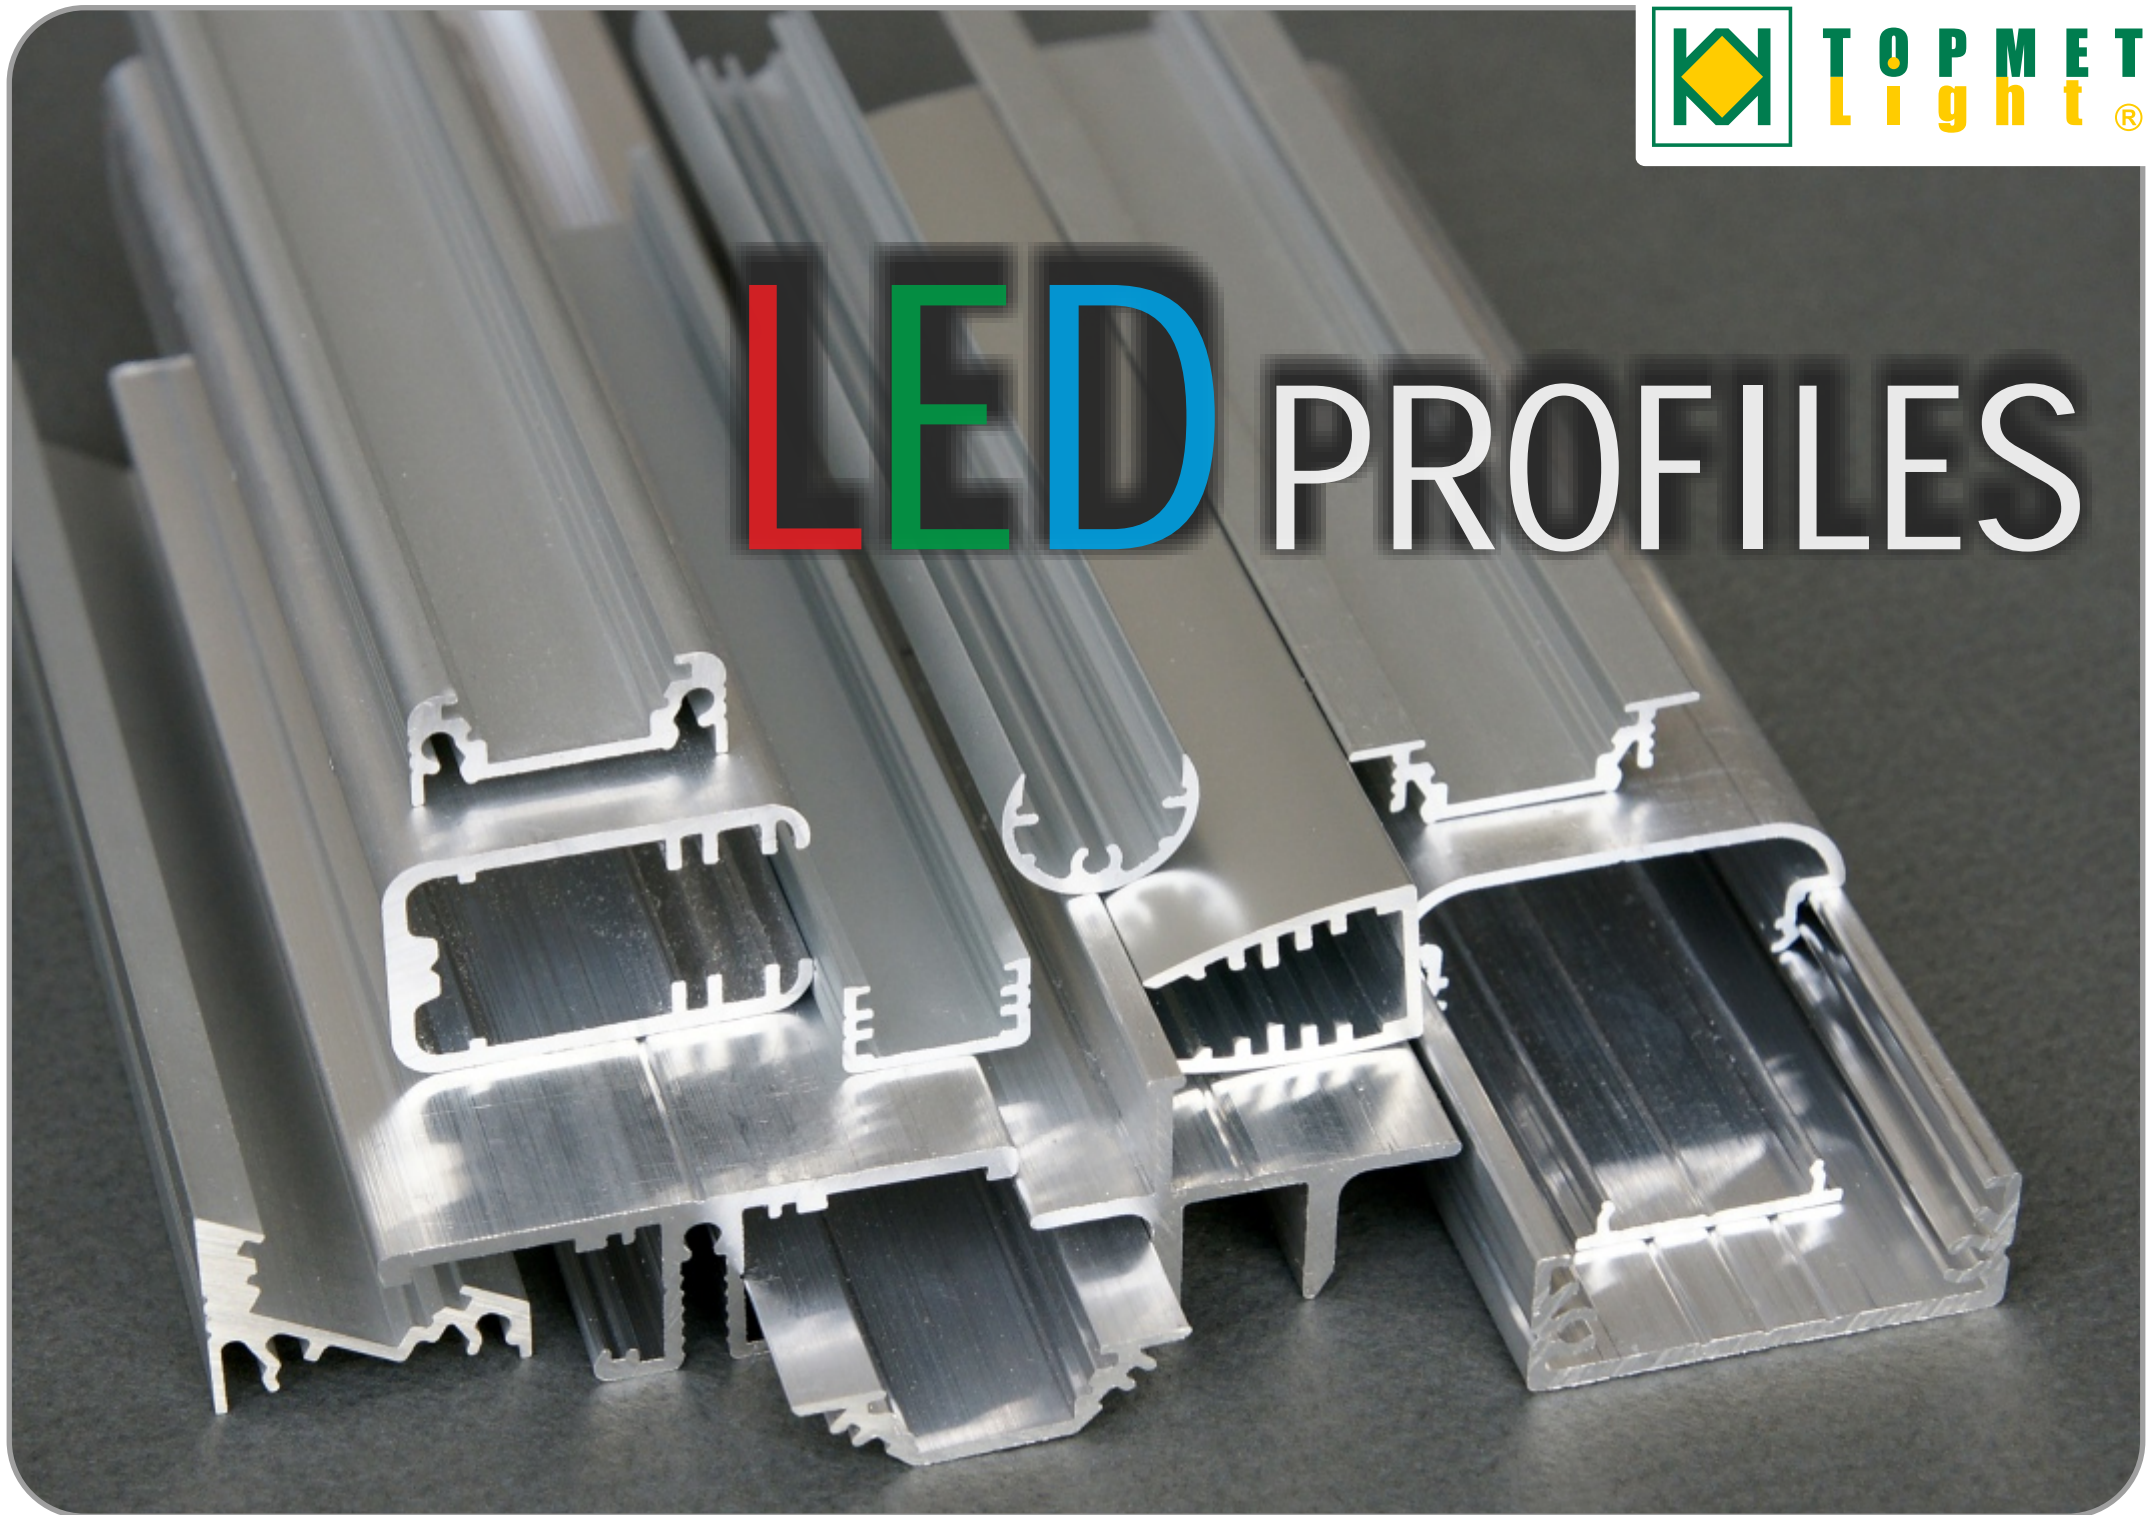

LED PROFILES

zastře one w UE

profil LED CORNER MAXI

corner 30° or 60°
mounted directly or by mounting plate;
additional heat radiation function

anodized aluminium

standard lengths: 500, 1000, 2000mm;
max. length 4000mm; length above 2000mm - own collection