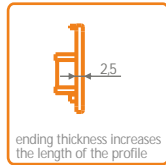

cover M-LL
white

500mm 70310038
1000mm 70320038
2000mm 70330038