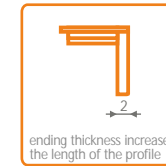

ending TR /set= 2pcs/
91040022