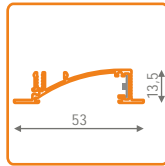

raw aluminium (optional painting) or anodized aluminium

standard lengths: 500, 1000, 2000mm;
max. length 4000mm; length above 2000mm - own collection