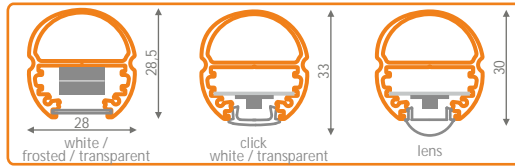

LED PROFILES

zastře one w UE

profil LED CORNER MAXI

corner 30° or 60°
mounted directly or by mounting plate;
additional heat radiation function

anodized aluminium

standard lengths: 500, 1000, 2000mm;
max. length 4000mm; length above 2000mm - own collection

a stick to hang clothes:
fitting to furniture's wall
by using mounting holder OV:
the lighting of wardrobe's inside

anodized aluminium

standard lengths: 500, 1000, 2000mm;
max. length 4000mm; length above 2000mm - own collection