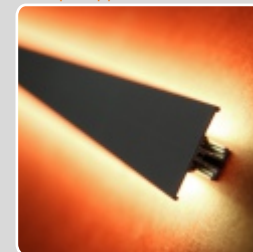

profile mounted on the wall
with 2pcs warm white LED strips