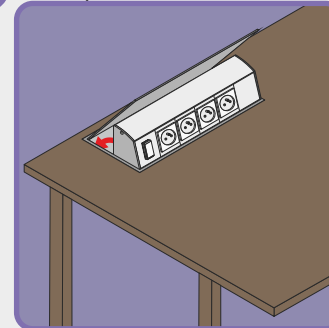

applications

1 shelf

2 profile with glass

3 floor profile

4 undercabinet profile

5 office profile

6 extension lead

profile LED FLAT

extremely slim, fit to the plasterboard; does not interfere with the construction of the plasterboard; uniform, smooth light; optional extra diffuser; can be mounted to the furniture, walls or floor profiles using the mounting plates (easy click system) or directly by screwing or using the glue (pasting)