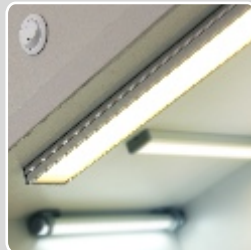

cabinet lighting with 3 LED strips warm white