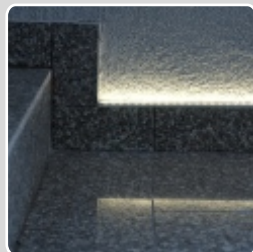

profile mounted on the socle with warm white light