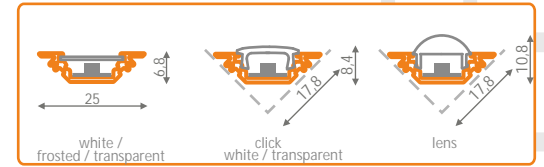

LED PROFILES

zastře one w UE

profil LED CORNER MAXI

corner 30° or 60°
mounted directly or by mounting plate;
additional heat radiation function

anodized aluminium

standard lengths: 500, 1000, 2000mm;
max. length 4000mm; length above 2000mm - own collection

example applications

profile is fixed by mounting holder OV to wardrobe's walls;
LED strip 120 pts/m warm white

profile LED TRIO 45°

corner profile 45° used in cabinets corners
profile can be mounted on a surface by screws
or inside a surface by fitting glue
perfect fitting of a cover