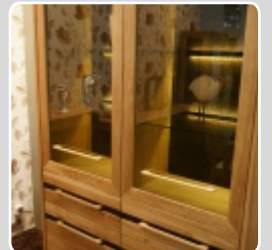

lighting of cabinet back wall
/MATKOWSKI/