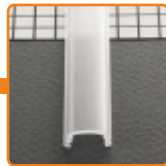

cover PE
500mm 86040000
1000mm 86050000
2000mm 86060000