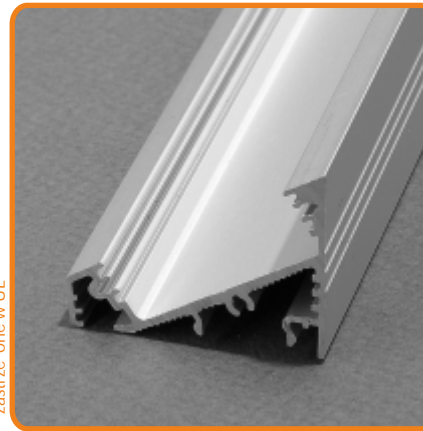

LED PROFILES

zastře one w UE

profil LED CORNER MAXI

corner 30° or 60°
mounted directly or by mounting plate;
additional heat radiation function

anodized aluminium

standard lengths: 500, 1000, 2000mm;
max. length 4000mm; length above 2000mm - own collection