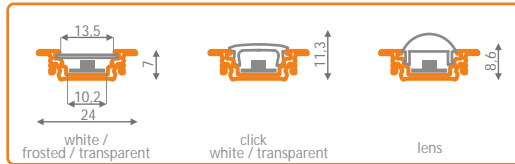

profile LED GROOVE

anodized aluminium

standard lengths: 500, 1000, 2000mm;
max. length 4000mm; length above 2000mm - own collection

profile LED GROOVE
anod.:
500mm 76190020
1000mm 76200020
2000mm 76210020

ending GR /set= 2pcs/
76380022