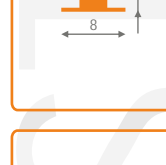

waterproof LED strip
warm white
12V; 4,8W/m; 60P/m
85414032

waterproof LED strip
cool white
12V; 9,6W/m; 120P/m
85414029

waterproof LED strip
warm white
12V; 9,6W/m; 120P/m
85414028

PROFILES

- oval
- trio
- surface
- groove
- corner
- deep
- back
- slim
- wide
- mikro-line linia
- mikro-line
- mikro
- twin
- pen
- fix
- flat
- shelf multi