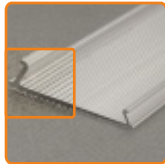

cover PH/LO/SM
narrow
500mm 63600000
1000mm 63610000
2000mm 63620000