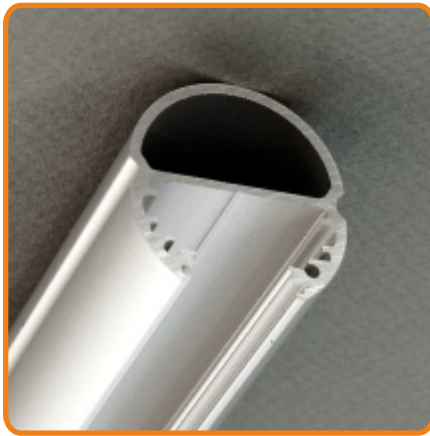

profile LED OVAL

a stick to hang clothes:
fitting to furniture's wall
by using mounting holder OV:
the lighting of wardrobe's inside