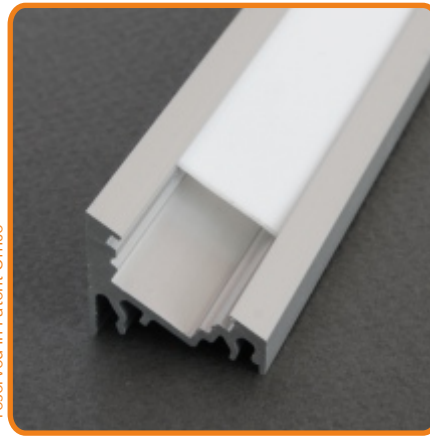

profile LED CORNER 30°/60°

Corner 30° or 60°, can be used as a lighting inside cabinets and cupboards; mounted directly or by mounting plate (2-4pcs/1m)