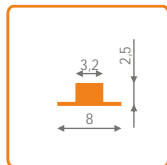

LED strip
blue
12V; 4,8W/m; 60P/m
85414012

LED strip
green
12V; 4,8W/m; 60P/m
85414018

LED strip
yellow
12V; 4,8W/m; 60P/m
85414016

LED strip
red
12V; 4,8W/m; 60P/m
85414017

max length: 5000mm

others:

LED strip
RGB
12V; 7,2W/m; 30P/m
85414025