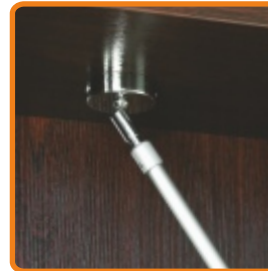

holder PE jointed with ceiling chromium
86080003

set consists of 1 holder and 1 ending

length options:
"0"
86080003
100mm
86300003
200mm
86100003
300mm
86120003