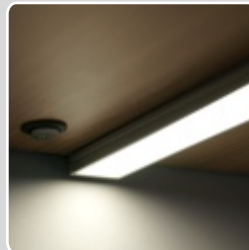

under cabinet lighting in the kitchen with 3 LED strips – first: warm white, the other: cool white