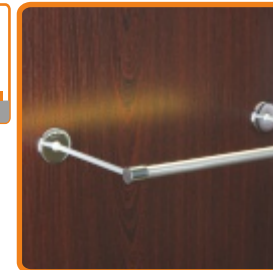

double holder PE 100 with thread chromium
86330003

set consists of 2 holders

outriggers length options:
100mm
86330003
200mm
86180003
300mm
86200003