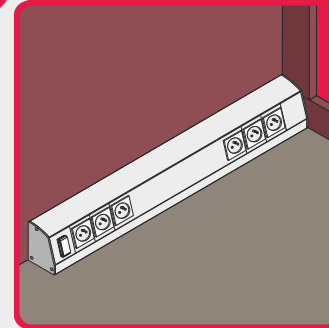

applications

1 shelf

2 profile with glass

3 floor profile

4 undercabinet profile

5 office profile

6 extension lead

profile LED FLAT

extremely slim, fit to the plasterboard; does not interfere with the construction of the plasterboard; uniform, smooth light; optional extra diffuser; can be mounted to the furniture, walls or floor profiles using the mounting plates (easy click system) or directly by screwing or using the glue (pasting)