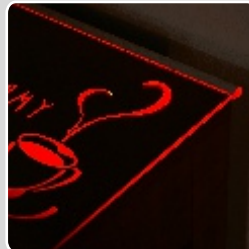

backlight of graphics on the glass top