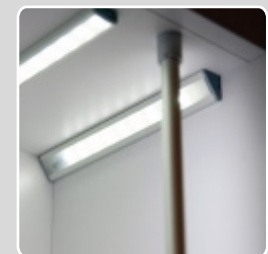

corner cabinet lighting with cool white LED strip