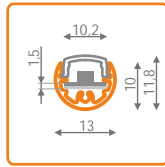

profile LED PEN

anodized aluminium

standard lengths: 500, 1000, 2000mm;
max. length 4000mm; length above 2000mm - own collection